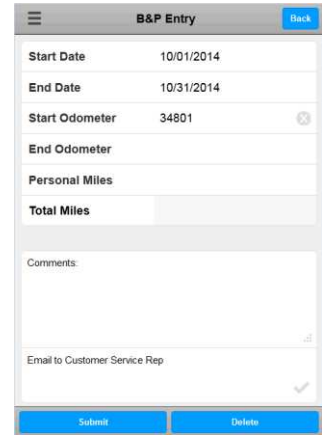

### Vehicle Info

Real-time access to vehicle, fuel, and maintenance information. Simply swipe or click through the informational screens as necessary.

### Contact Center

Easily viewable phone tree to provide quick access to the phone queue. Simply click on the call button for the appropriate department.

### B&P

Enter B&P mileage quickly with streamlined interface. Simple interface allows you to always enter your information in a timely manner.