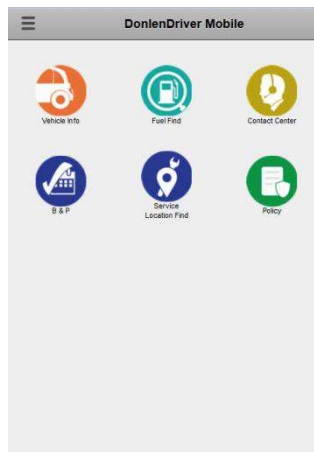

## DonlenDriver® Mobile

*DonlenDriver Mobile* seamlessly exchanges data in real time with existing platforms, assuring the same functionality you utilize online is available to you when you need it; in the office or on the road.

*Ability to remember username/password*

*Quick access to mobile functionality*

*Navigation menu available throughout application*

*DonlenDriver Mobile* functionality includes:

**Vehicle Info** – Provides an overall snapshot of the driver's current information.

**Find Fuel** – Find fueling stations near your current location or specified address.

**Contact Center** – One touch access to the appropriate queue in the Donlen phone tree.

**B&P** – Allows user to view, edit and delete mileage records for their vehicles

### Find Service

Use your current location or enter an address to find service stations. Results can be filtered by miles and national account brand. Directions available with the click of a button.