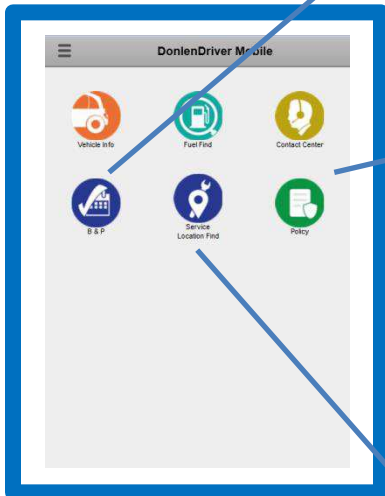

B&P

Enter B&P mileage quickly with streamlined interface. Simple interface allows you to always enter your information in a timely manner.