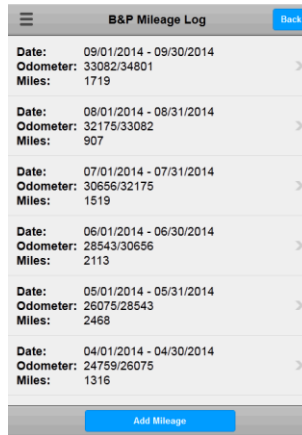

B&P

Enter B&P mileage quickly with streamlined interface. Simple interface allows you to always enter your information in a timely manner.