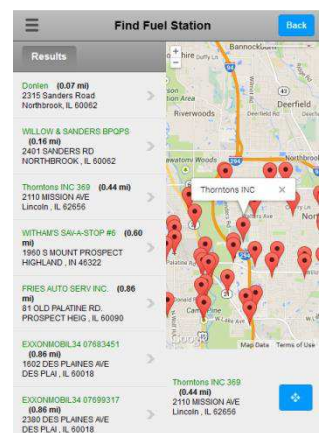

**Find Fuel** – Find fueling stations near your current location or specified address.

**Contact Center** – One touch access to the appropriate queue in the Donlen phone tree.

**B&P** – Allows user to view, edit and delete mileage records for their vehicles

### Vehicle Info

Real-time access to vehicle, fuel, and maintenance information. Simply swipe or click through the informational screens as necessary.

### Contact Center

Easily viewable phone tree to provide quick access to the phone queue. Simply click on the call button for the appropriate department.

### Find Fuel

Use your current location or enter an address to find fueling stations nearby. Results can be filtered by miles, alternative fuel types, and fuel brands. Directions available with the click of a button.