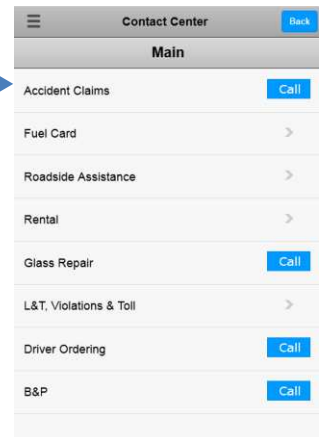

**Find Fuel** – Find fueling stations near your current location or specified address.

**Contact Center** – One touch access to the appropriate queue in the Donlen phone tree.

**B&P** – Allows user to view, edit and delete mileage records for their vehicles

**Find Service** – Find service/repair stations near your current location or specified address.

**Policy** – User has access to company policies in one convenient location.

### Vehicle Info

Real-time access to vehicle, fuel, and maintenance information. Simply swipe or click through the informational screens as necessary.

### Contact Center

Easily viewable phone tree to provide quick access to the phone queue. Simply click on the call button for the appropriate department.