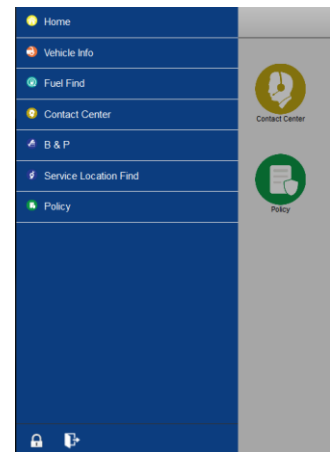

*Ability to remember username/password*

*Quick access to mobile functionality*

*Navigation menu available throughout application*

*DonlenDriver Mobile* functionality includes:

**Vehicle Info** – Provides an overall snapshot of the driver's current information.

**Find Fuel** – Find fueling stations near your current location or specified address.

**Contact Center** – One touch access to the appropriate queue in the Donlen phone tree.

**B&P** – Allows user to view, edit and delete mileage records for their vehicles

### Vehicle Info

Real-time access to vehicle, fuel, and maintenance information. Simply swipe or click through the informational screens as necessary.

### Find Service

Use your current location or enter an address to find service stations. Results can be filtered by miles and national account brand. Directions available with the click of a button.