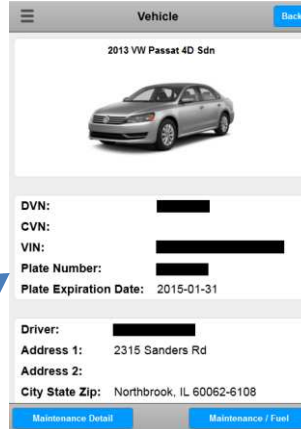

Vehicle Info

Real-time access to vehicle, fuel, and maintenance information. Simply swipe or click through the informational screens as necessary.