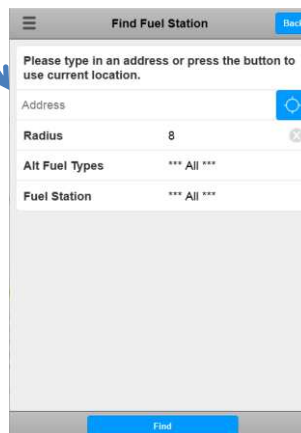

**Find Fuel** – Find fueling stations near your current location or specified address.

**Contact Center** – One touch access to the appropriate queue in the Donlen phone tree.

**B&P** – Allows user to view, edit and delete mileage records for their vehicles

### Vehicle Info

Real-time access to vehicle, fuel, and maintenance information. Simply swipe or click through the informational screens as necessary.

### Contact Center

Easily viewable phone tree to provide quick access to the phone queue. Simply click on the call button for the appropriate department.

### Find Fuel

Use your current location or enter an address to find fueling stations nearby. Results can be filtered by miles, alternative fuel types, and fuel brands. Directions available with the click of a button.